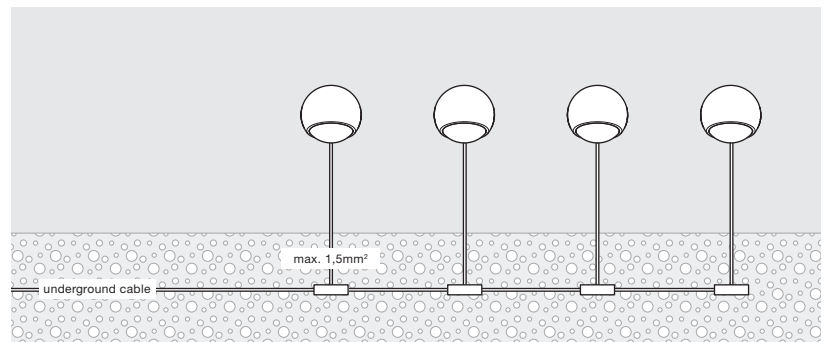

## Sito giù VOLT datasheet

LED wall luminaire for exterior with spherical head and single-sided light output (vertical). The lighting effect can be decided upon purchase.

The wall luminaire complies with protection class IP65 and is thus dust-tight and jet-proof. Version for surface mounting, connection to 230V (AC) mains voltage (VOLT light engine), dimmable via trailing-edge phase-cut dimmer\*.

### C80 contour

scattered light with contour beam angle  
(approx. 80°)

inserts:    spherical glass  
              small lens high

luminous flux: perfect color    9W    550lm

### S80 soft

scattered light with soft contour beam angle  
(approx. 80°)

inserts:    spherical glass  
              small lens high  
              soft edge glass

luminous flux: perfect color    9W    490lm

## Sito giù VOLT connect several luminaires

through-wired with buried exterior  
junction box

through-wired with plug in terminals

Occhio air module in switch box or  
distribution box

max. 4 luminaires