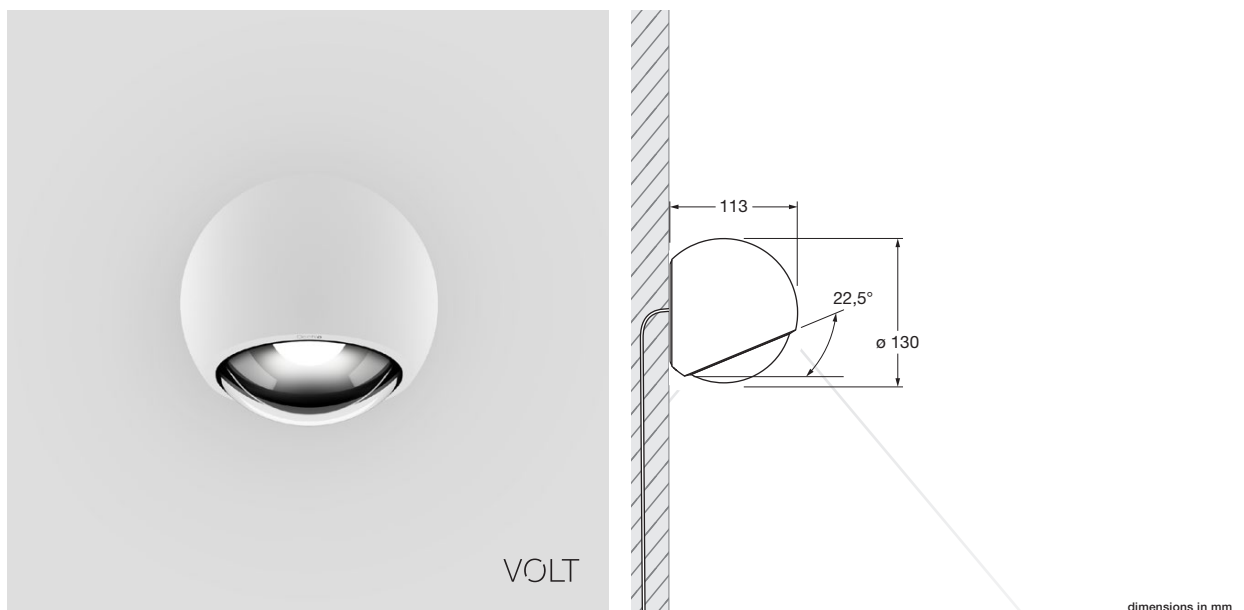

## Sito giù VOLT datasheet

LED wall luminaire for exterior with spherical head and single-sided light output (vertical). The lighting effect can be decided upon purchase.

The wall luminaire complies with protection class IP65 and is thus dust-tight and jet-proof. Version for surface mounting, connection to 230V (AC) mains voltage (VOLT light engine), dimmable via trailing-edge phase-cut dimmer\*.

Other versions: Sito giro, Sito lato (ceiling luminaire), Sito verticale, Sito lato (wall luminaire), Sito basso (floor luminaire), Sito palo (bollard)

### C80 contour

scattered light with contour beam angle  
(approx. 80°)

inserts:    spherical glass  
              small lens high

luminous flux: perfect color    9W    550lm

### S80 soft

scattered light with soft contour beam angle  
(approx. 80°)

inserts:    spherical glass  
              small lens high  
              soft edge glass

luminous flux: perfect color    9W    490lm