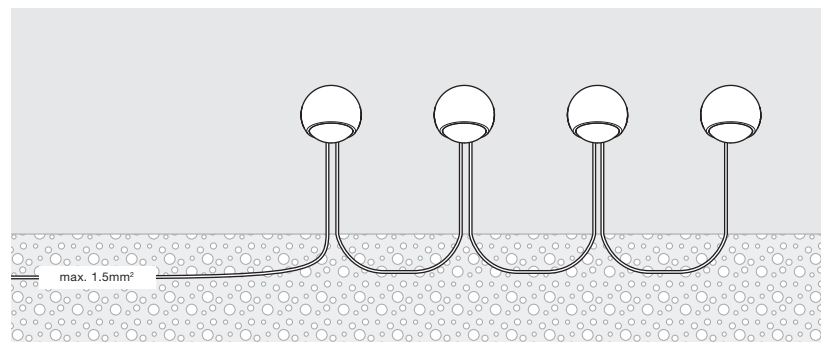

### C80 contour

scattered light with contour beam angle  
(approx. 80°)

inserts:    spherical glass  
              small lens high

luminous flux: perfect color    9W    550lm

### S80 soft

scattered light with soft contour beam angle  
(approx. 80°)

inserts:    spherical glass  
              small lens high  
              soft edge glass

luminous flux: perfect color    9W    490lm

## Sito giù VOLT connect several luminaires

through-wired with buried exterior  
junction box

through-wired with plug in terminals

Occhio air module in switch box or  
distribution box

max. 4 luminaires