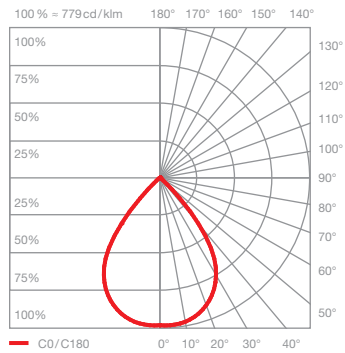

### technical data Sito giù VOLT

|             |                                |                                      |
|-------------|--------------------------------|--------------------------------------|
| properties  | material                       | aluminium, painted, optical glass    |
|             | weight                         | 1.6 kg                               |
| surface     | head                           | matt white, glossy white, matt black |
|             | VOLT light engine              |                                      |
|             | average life time              | > 40.000 hrs                         |
|             | energy efficiency class        | A                                    |
|             | power                          | 9W                                   |
|             | color rendering index          | perfect color; CRI Ra 97             |
|             | color temperature              | 2700 K, 3000 K                       |
|             | recommended use                | exterior and damp room               |
| electricity | dimming                        | by trailing-edge phasecut dimmer*    |
|             | connection                     | 230V AC / 50 Hz                      |
|             | permitted operating conditions | -20°C to +40°C                       |

### C80 contour

scattered light with contour beam angle  
(approx. 80°)

inserts:    spherical glass  
              small lens high

luminous flux: perfect color    9W    550lm

### S80 soft

scattered light with soft contour beam angle  
(approx. 80°)

inserts:    spherical glass  
              small lens high  
              soft edge glass

luminous flux: perfect color    9W    490lm