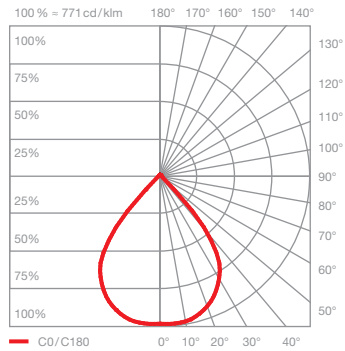

Other versions: Sito giro, Sito lato (ceiling luminaire), Sito verticale, Sito lato (wall luminaire), Sito basso (floor luminaire), Sito palo (bollard)

### technical data Sito giù VOLT

|             |                                |                                      |
|-------------|--------------------------------|--------------------------------------|
| properties  | material                       | aluminium, painted, optical glass    |
|             | weight                         | 1.6 kg                               |
| surface     | head                           | matt white, glossy white, matt black |
|             | VOLT light engine              |                                      |
|             | average life time              | > 40.000 hrs                         |
|             | energy efficiency class        | A                                    |
|             | power                          | 9W                                   |
|             | color rendering index          | perfect color; CRI Ra 97             |
|             | color temperature              | 2700 K, 3000 K                       |
|             | recommended use                | exterior and damp room               |
| electricity | dimming                        | by trailing-edge phasecut dimmer*    |
|             | connection                     | 230V AC / 50 Hz                      |
|             | permitted operating conditions | -20°C to +40°C                       |

### C80 contour

scattered light with contour beam angle  
(approx. 80°)

inserts:    spherical glass  
              small lens high

luminous flux: perfect color    9W    550lm